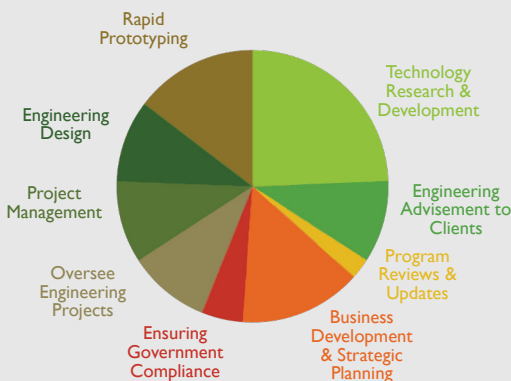

CONTACT

Willowview Consulting, LLC

Layne Lewis
President

Myles Scott
VP, Technology

Ryan Kahre
VP, Engineering

Carl Hays
Vice President

208 S Academy Ave., Suite 160
Eagle, ID 83616

CORE COMPETENCIES

- Data Science & Machine Learning
- Mechanical Design & Rapid Prototyping
- Mobile App Development
- Firmware (+Development)
- IoT Design, Build, & Manage
- IT Management
- Program and Project Management
- Science and Technology Advising

CORPORATE SERVICES

MISSION STATEMENT

We are an engineering-centric firm. We provide technical solutions through rapid development and inventing new ways of doing things. We strive to inspire each other to innovate and accelerate. We seek to support projects and products that make the world a healthier place.

WVC CAPABILITIES

WVC offers “edge to app” engineering and product development services from ideation to production. We are focused on guiding our clients through the process of solving technical problems quickly through rapid prototyping and proof of concept. From there we are able to visualize and analyze project data and prepare to go to production.

OUR VALUES

- We achieve common objectives through teamwork.
- We focus on high levels of achievement and contribution.
- We conduct business with uncompromising integrity.
- We encourage flexibility and innovation.
- We have trust and respect for individuals.

DIFFERENTIATORS

We work in government, business, and commercial sectors which has honed our ability to rapidly innovate, design, and build bespoke solutions that are effective and scalable. We excel at identifying and mitigating pain points in the user experience and pride ourselves in being a positive experience for our clients.

TESTIMONIALS

“This has been a long, challenging road. This delivery occurred because of the professionalism, dedication, and enthusiasm of everyone on the team. For this, let me extend sincere thanks. As I continue to study this system, what strikes me in my heart is that it can enhance an EOD Technician’s ability to protect people and property. More importantly, it will prevent EOD Techs from having to take ‘The Long Walk.’”

“Willowview leadership and high-quality staff epitomize the professionalism, dedication, and teamwork required to overcome numerous obstacles and barriers in developing, testing, and swiftly fielding new capabilities for our special operations forces on a rapidly evolving battlefield.”